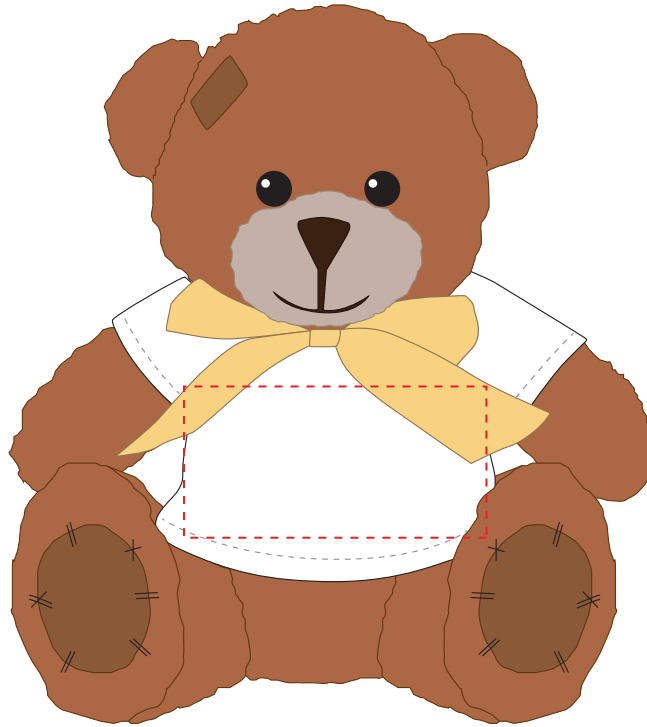

Your Ref:	Quantity:	Product Code: TB0003 & TB0103
Our Ref:	Version: 1	Product Colour: CINNAMON

PRINTING CONCERNS:

PRODUCT INFO:

We stock this item in the following colours

PANTONE REFERENCE(S)

Full Colour Printing

ARTWORK SCALE 50%

ARTWORK SCALE 100%
Max print area: 80mm x 40mm

Product Image for visualisation
- colours may vary

The dashed line is to demonstrate print area and will not appear on your printed item

PLEASE NOTE: