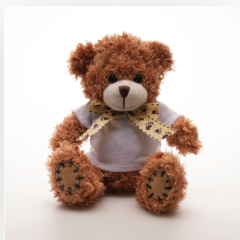

Your Ref:	Quantity:	Product Code: TB0003 & TB0103
Our Ref:	Version: 1	Product Colour: CINNAMON

PRINTING CONCERNS:

PRODUCT INFO:

We stock this item in the following colours

PANTONE REFERENCE(S)

Full Colour Printing

ARTWORK SCALE 50%

ARTWORK SCALE 100%
Max print area: 80mm x 40mm

Product Image for visualisation
- colours may vary

The dashed line is to demonstrate print area and will not appear on your printed item

PLEASE NOTE: